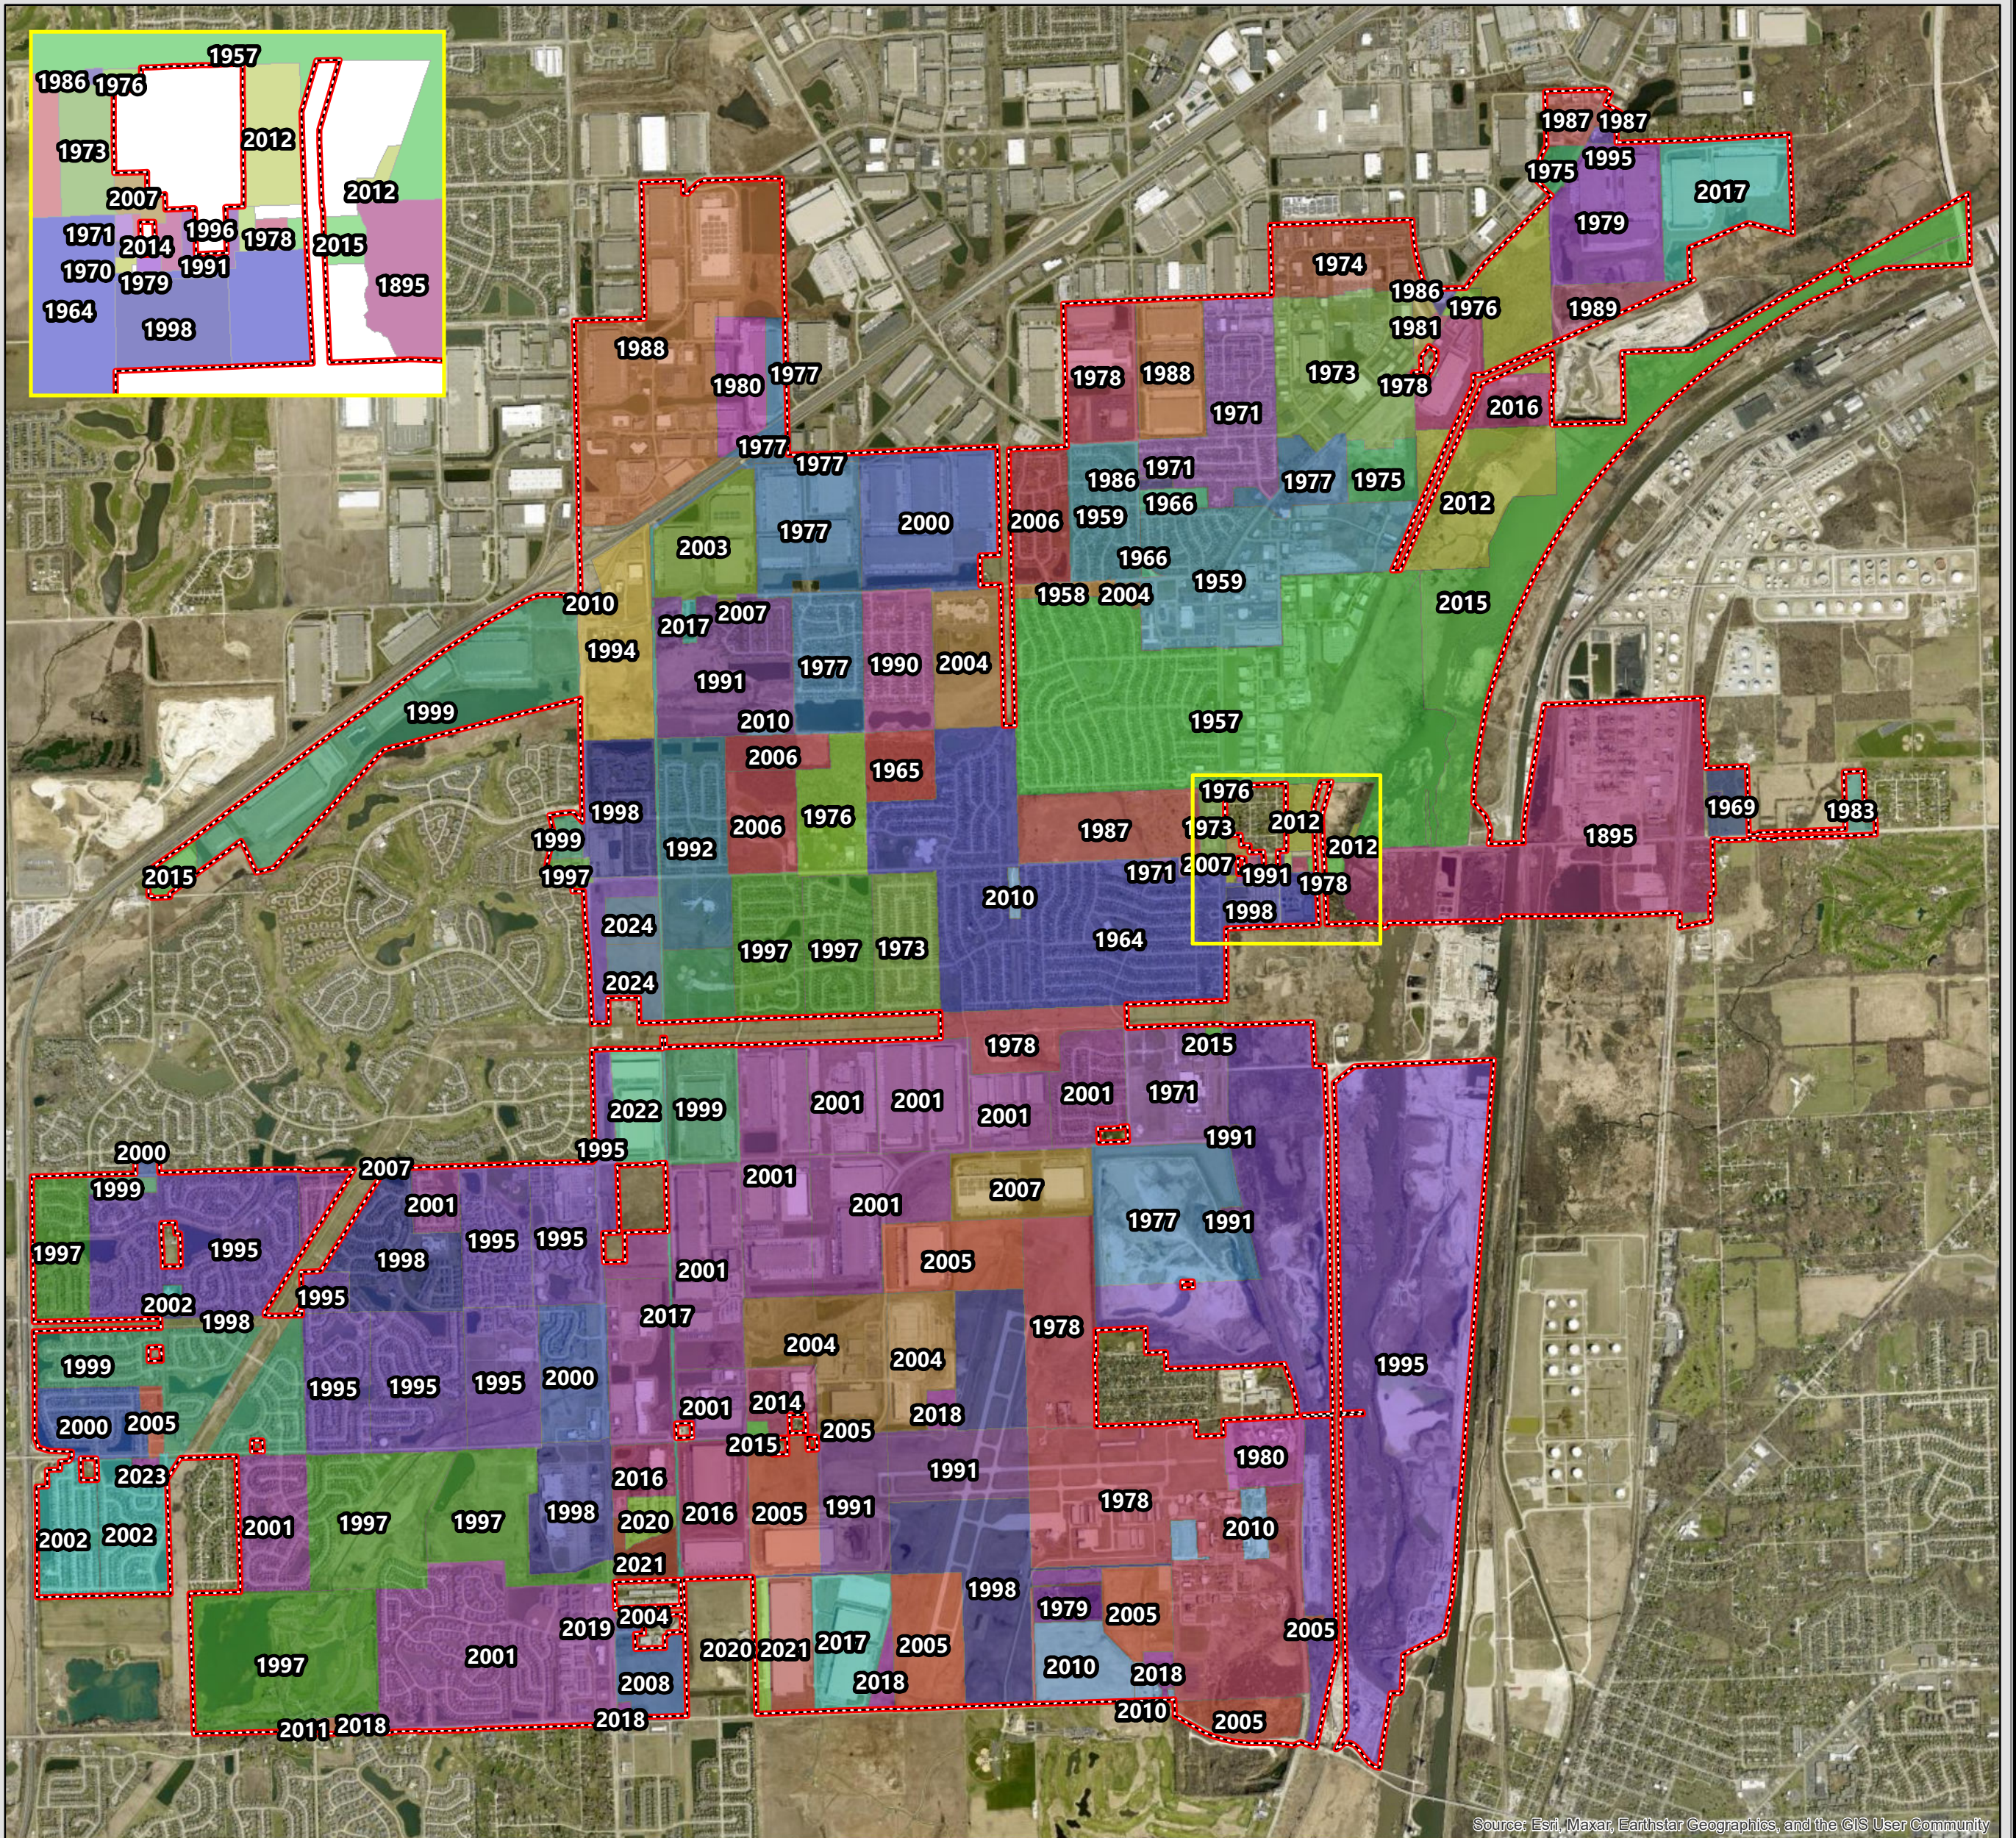

Annexations By Year

Source: Esri, Maxar, Earthstar Geographics, and the GIS User Community

0 0.5 1 Miles

Date: 11/12/2024
Author: Village of Romeoville GIS